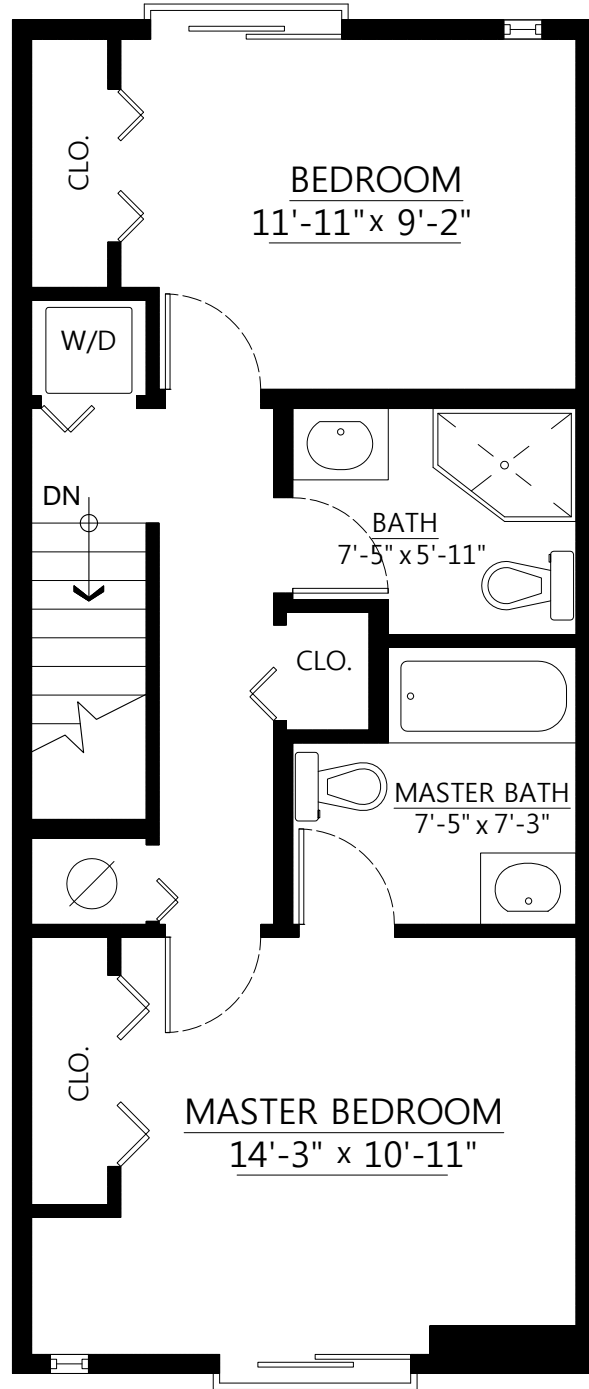

Lisa Gibson

604-231-0208

Macdonald Realty Westmar

lisa@lisagibson.net

#52-6300 London Rd.

Richmond, B.C.

Main Floor:	540 sq.ft
Upper Floor:	540 sq.ft
Total	1,080 sq.ft

Main Floor Plan
Floor Area: 540 sq.ft.

Upper Floor Plan
Floor Area: 540 sq.ft.