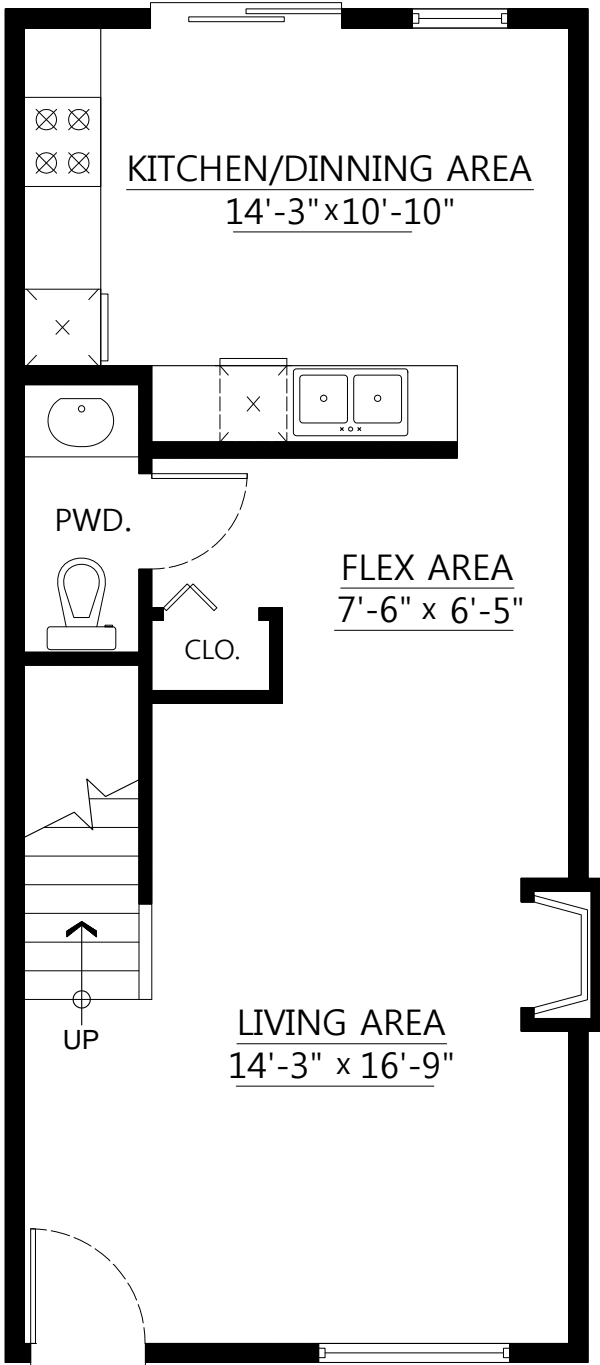

Lisa Gibson

604-231-0208

Macdonald Realty Westmar

lisa@lisagibson.net

#52-6300 London Rd.

Richmond, B.C.

Main Floor:	540 sq.ft
Upper Floor:	540 sq.ft
Total	1,080 sq.ft

Main Floor Plan
Floor Area: 540 sq.ft.

Upper Floor Plan
Floor Area: 540 sq.ft.