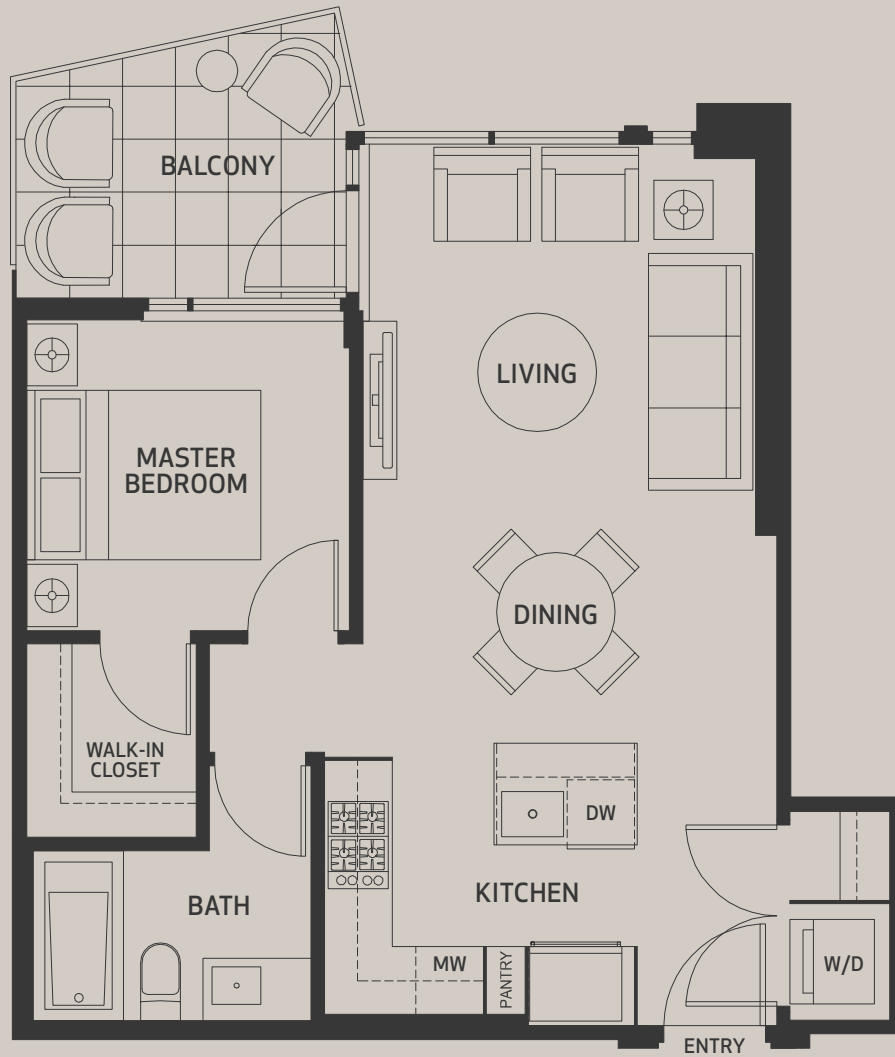

BEACON

LEVELS 2-22

TOWER H

1 BED

592 SQUARE FEET
NORTH VIEW

Suite 201, 301, 401, 501, 601, 701, 801,
901, 1001, 1101, 1201, 1401, 1501, 1601, 1701,
1801, 1901, 2001, 2101 & 2201

SEYLYNN
VILLAGE